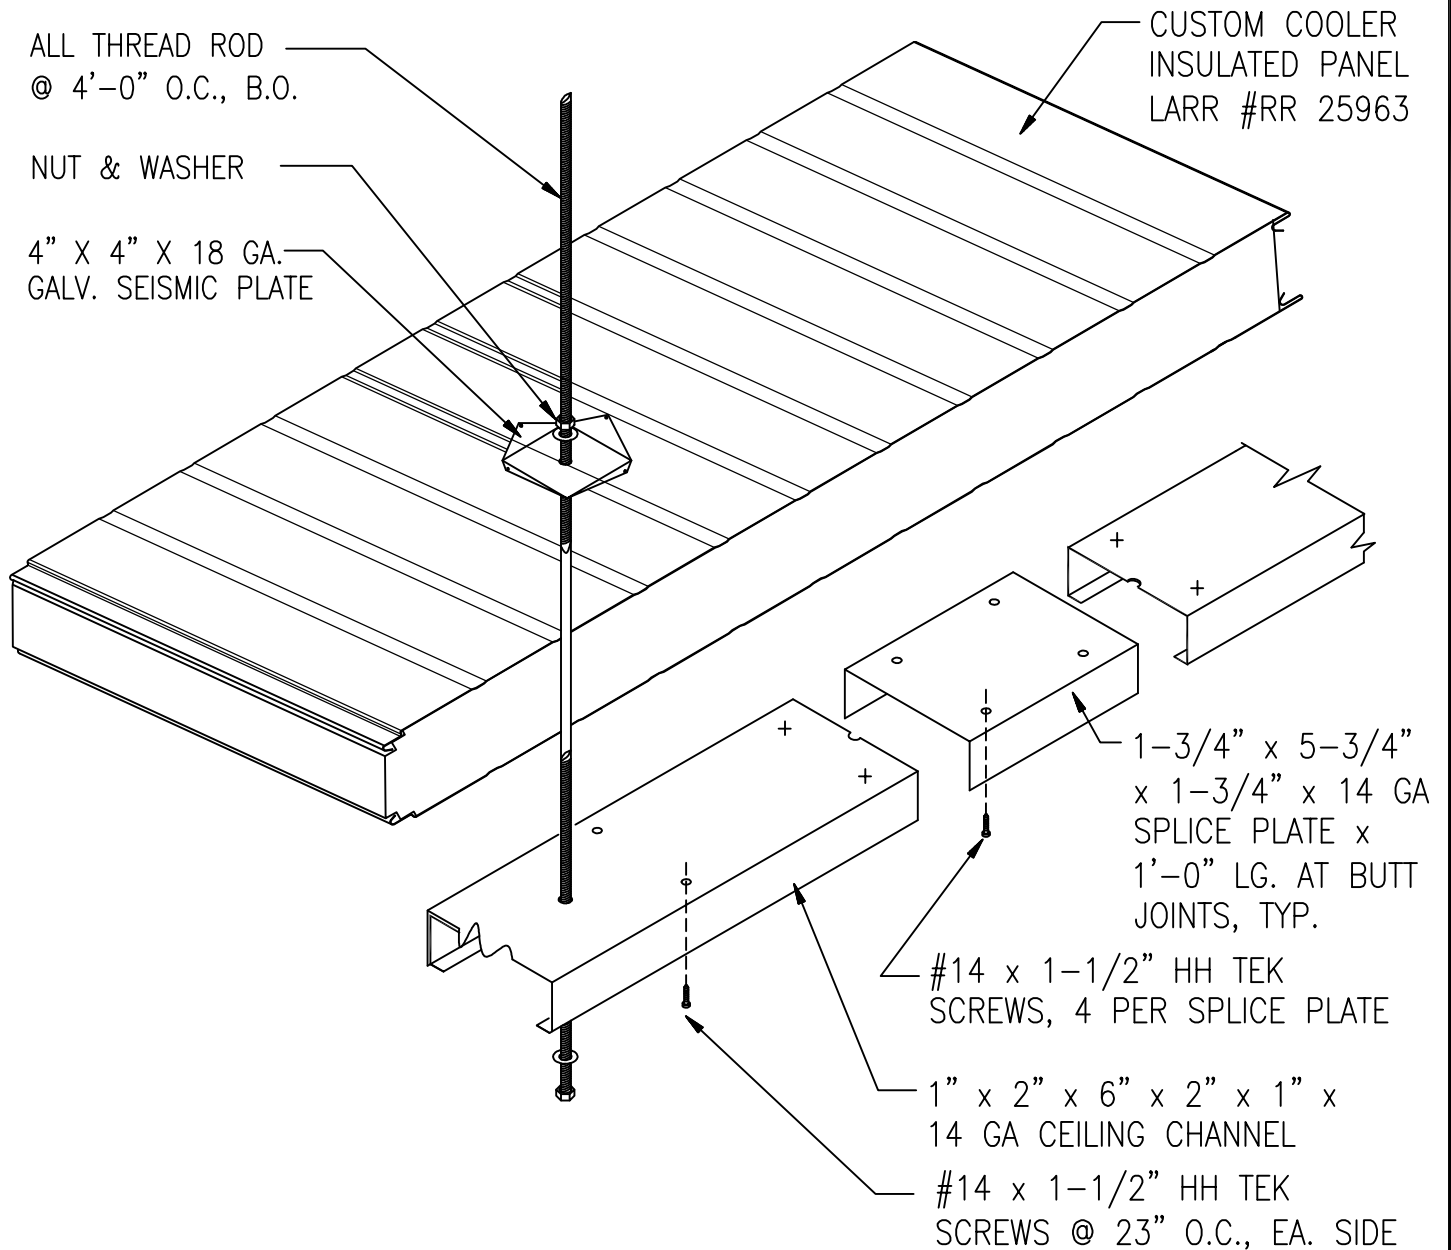

CUSTOM COOLER, INC

ATTACHMENT AND DESIGN TO (E)BUILDING ROOF STRUCTURE BY OTHERS

CUSTOM COOLER CLP 600 SERIES  
SUSPENDED CEILING CHANNEL ASSEMBLY