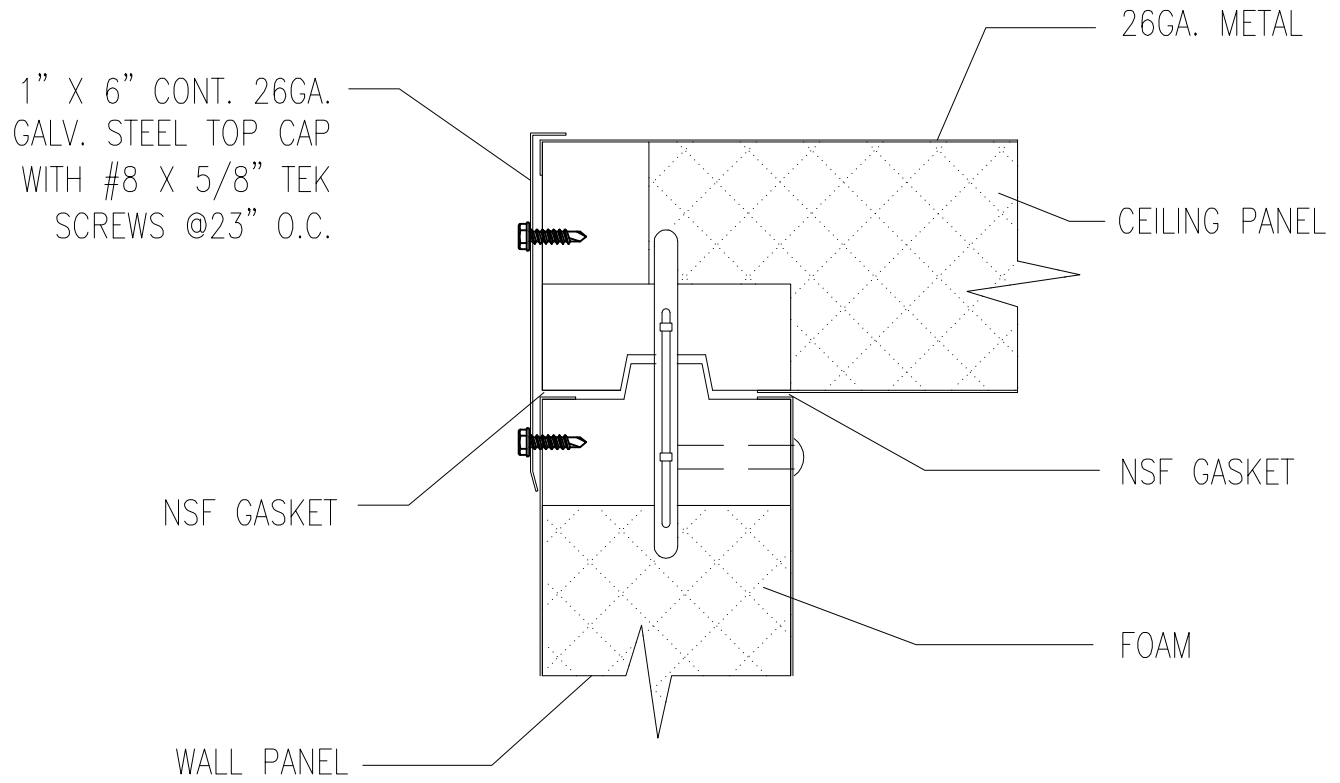

CUSTOM COOLER, INC

CEILING TO WALL CONNECTION – CAMLOCK