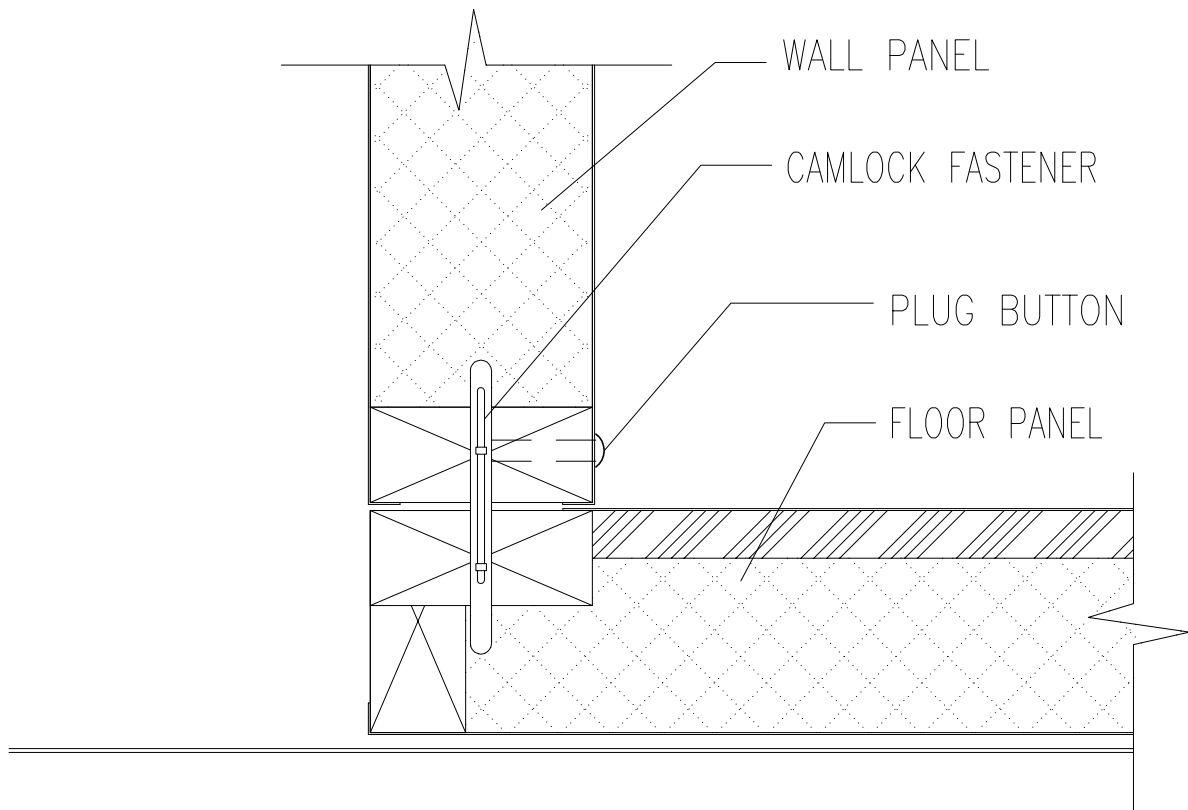

CUSTOM COOLER, INC

EXTERIOR

INTERIOR

WALL TO PRE-FAB FLOOR - CAMLOCK